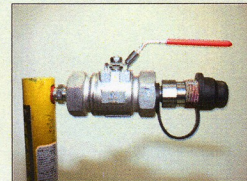

Model 2500 PORTABLE DAVIT

Features & Benefits

- New Portable Davit for lifting wherever needed
- Horizontal or Vertical mounting base
- 1"x 4"x 6" and 2"x 4"x 6" Aluminum Spacer Plates
- 3 ft. x 3 ft. and 6 ft. x 3 ft. Booms
- 1/4 Turn Ball Valve for Extra Safety
- Tool applies up to 10,000 lbs. of force

**VIRGINIA-MARYLAND
RescueSystems, Inc.**

Virginia-Maryland Rescue Systems, Inc.

1220 Executive Blvd. Suite 107 - Chesapeake, Va. 23320 - 800-436-6751 - FAX 757-436-6251 - edcutrell@cox.net
www.vamdrescue.com