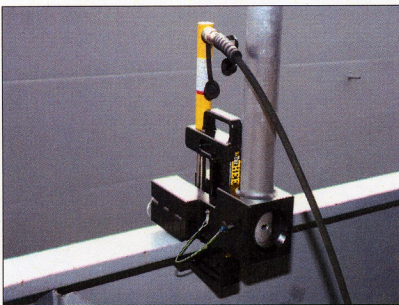

Model 2500 PORTABLE DAVIT

Features & Benefits

- New Portable Davit for lifting wherever needed
- Horizontal or Vertical mounting base
- 1"x 4"x 6" and 2"x 4"x 6" Aluminum Spacer Plates
- 3 ft. x 3 ft. and 6 ft. x 3 ft. Booms
- 1/4 Turn Ball Valve for Extra Safety
- Tool applies up to 10,000 lbs. of force

**VIRGINIA-MARYLAND
RescueSystems, Inc.**

Virginia-Maryland Rescue Systems, Inc.

1220 Executive Blvd. Suite 107 - Chesapeake, Va. 23320 - 800-436-6751 - FAX 757-436-6251 - edcutrell@cox.net
www.vamdrescue.com