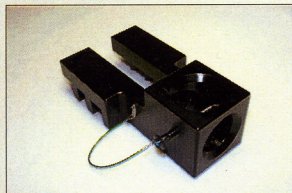

Model 2500 PORTABLE DAVIT

Features & Benefits

- New Portable Davit for lifting wherever needed
- Horizontal or Vertical mounting base
- 1"x 4"x 6" and 2"x 4"x 6" Aluminum Spacer Plates
- 3 ft. x 3 ft. and 6 ft. x 3 ft. Booms
- 1/4 Turn Ball Valve for Extra Safety
- Tool applies up to 10,000 lbs. of force

**VIRGINIA-MARYLAND
RescueSystems, Inc.**

Virginia-Maryland Rescue Systems, Inc.

1220 Executive Blvd. Suite 107 - Chesapeake, Va. 23320 - 800-436-6751 - FAX 757-436-6251 - edcutrell@cox.net
www.vamdrescue.com