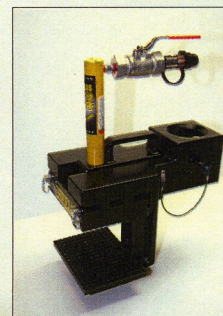

Model 2500 PORTABLE DAVIT

Features & Benefits

- New Portable Davit for lifting wherever needed
- Horizontal or Vertical mounting base
- 1"x 4"x 6" and 2"x 4"x 6" Aluminum Spacer Plates
- 3 ft. x 3 ft. and 6 ft. x 3 ft. Booms
- 1/4 Turn Ball Valve for Extra Safety
- Tool applies up to 10,000 lbs. of force

**VIRGINIA-MARYLAND
RescueSystems, Inc.**

Virginia-Maryland Rescue Systems, Inc.

1220 Executive Blvd. Suite 107 - Chesapeake, Va. 23320 - 800-436-6751 - FAX 757-436-6251 - edcutrell@cox.net
www.vamdrescue.com