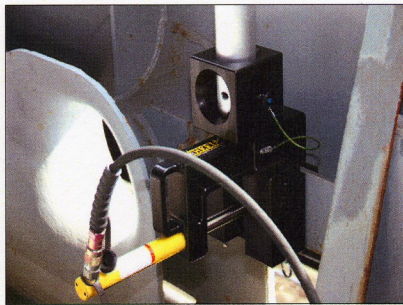

Model 2500 PORTABLE DAVIT

Features & Benefits

- New Portable Davit for lifting wherever needed
- Horizontal or Vertical mounting base
- 1"x 4"x 6" and 2"x 4"x 6" Aluminum Spacer Plates
- 3 ft. x 3 ft. and 6 ft. x 3 ft. Booms
- 1/4 Turn Ball Valve for Extra Safety
- Tool applies up to 10,000 lbs. of force

**VIRGINIA-MARYLAND
RescueSystems, Inc.**

Virginia-Maryland Rescue Systems, Inc.

1220 Executive Blvd. Suite 107 - Chesapeake, Va. 23320 - 800-436-6751 - FAX 757-436-6251 - edcutrell@cox.net
www.vamdrescue.com